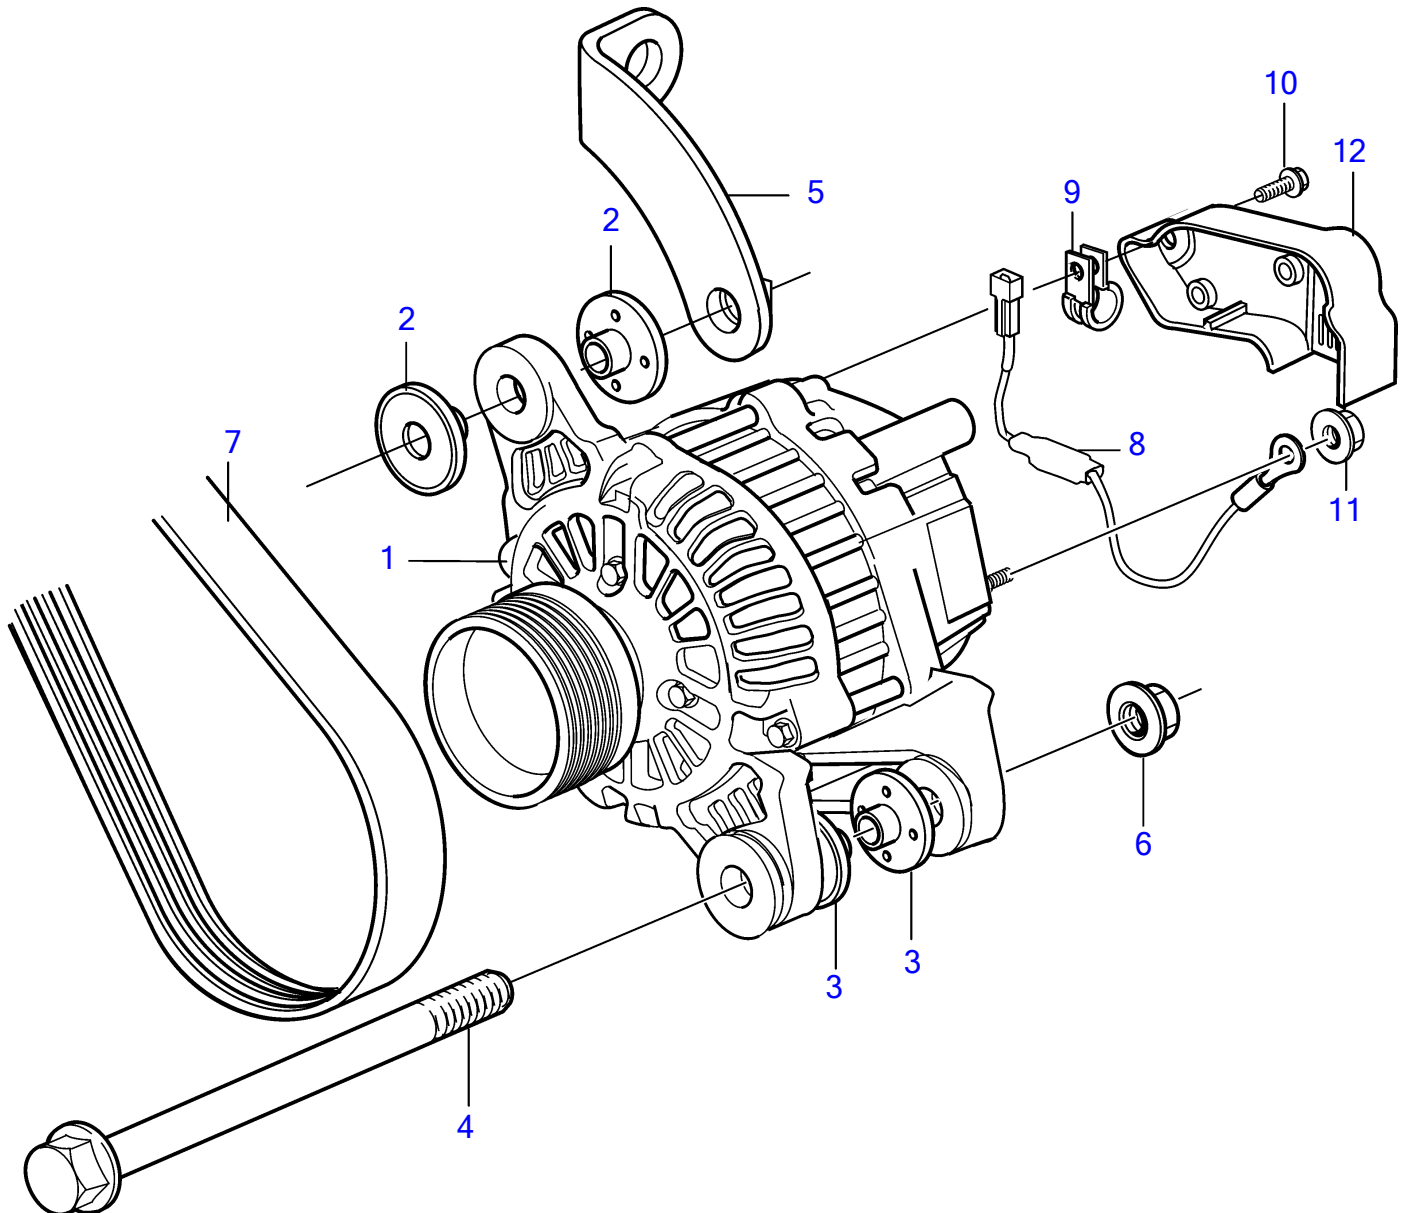

D4-180I-B, D4-180I-C, D4-180I-D, D4-180I-E, D4-210A-A, D4-225A-B, D4-210I-A, D4-210I-B, D4-225I-B, D4-225A-C, D4-225A-D, D4-225I-C, D4-225I-D, D4-260A-A, D4-260A-B, D4-260A-C, D4-260A-D, D4-260D-B, D4-260D-C, D4-260D-D, D4-260I-A, D4-260I-B, D4-260I-C, D4-260I-D, D4-300A-A, D4-300A-C, D4-300A-D, D4-300D-A, D4-300D-C, D4-300I-A, D4-300I-C, D4-300I-D, D4-225A-E, D4-225I-E, D4-260A-E, D4-260D-E, D4-260I-E, D4-300A-E, D4-300D-E, D4-300D-D, D4-300I-E

26422

D4-180I-B, D4-180I-C, D4-180I-D, D4-180I-E, D4-210A-A, D4-225A-B, D4-210I-A, D4-210I-B, D4-225I-B, D4-225A-C, D4-225A-D, D4-225I-C, D4-225I-D, D4-260A-A, D4-260A-B, D4-260A-C, D4-260A-D, D4-260D-B, D4-260D-C, D4-260D-D, D4-260I-A, D4-260I-B, D4-260I-C, D4-260I-D, D4-300A-A, D4-300A-C, D4-300A-D, D4-300D-A, D4-300D-C, D4-300I-A, D4-300I-C, D4-300I-D, D4-225A-E, D4-225I-E, D4-260A-E, D4-260D-E, D4-260I-E, D4-300A-E, D4-300D-E, D4-300I-E

REF	PART NO.	QTY	DESCRIPTION	NOTES
1	3803911	1	Alternator, exch	14V, 115A
	3803912	1	Alternator, exch	28V, 80A
2	3589369	2	Insulating bushing	D=8mm
3	3589388	2	Insulating bushing	D=12mm
4	978447	1	Flange screw	
5	3809682	1	Bracket	(3583005)
6	971096	1	Flange nut	
7	3582696	1	V-ribbed belt	Standard
	991590	1	V-ribbed belt	SOLAS
8	881679	1	Resistor	12V
	21694528	1	Resistor	24V
9	952627	1	Clamp	
10	948663	1	Flange screw	
11	983712	1	Hexagon nut	
12	21217571	1	Housing	